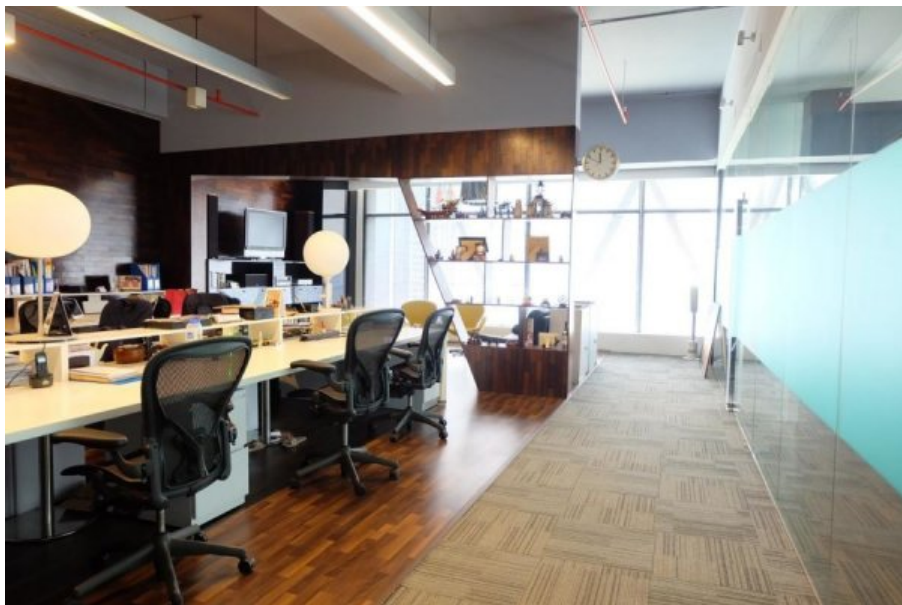

# Komersial disewa dengan di Kebayoran Baru, Jakarta

Listing provided by:

**Tel: +62811876776**

Nama Office: Equity Tower Lantai: 26  
Pemandangan: SCBD & Senopati  
Kondisi: Furnished  
Fitur: 2 Ruang Meeting Besar, Chairman Room, Manager Room, Ruang Arsip, Area Staf, Pantry, Lounge, Tempat Ibadah, Reception  
Fasilitas: ATM, Bank, Musholla, Coffee Shop, Parkir, Keamanan 24-Jam & CCTV  
Office Hour...